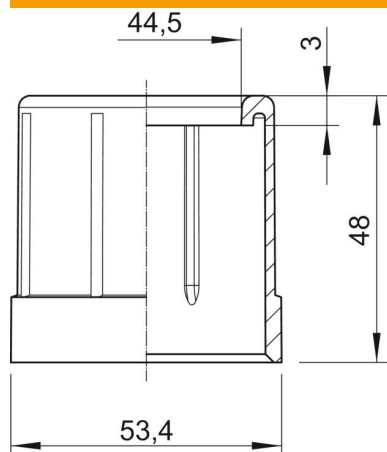

## Master data

Item number	2047985
Type	129 M50 SW
Description 1	Pipe end sleeve
Description 2	metric
Manufacturer	OBO
Dimension	M50
Colour	Black
Material	Polyethylene
Smallest sales unit	25
Unit of quantity	Piece
Weight	1 kg
Weight unit	kg/100 pc.

# Technical data sheet

Pipe end cap, metric, black

Item number: 2047985

## Dimensions

Dimension D1	53.4 mm
Dimension D2	44.5 mm
Dimension L1	48 mm
Dimension L2	3 mm

## Technical data

Version for for pipe diameter	Connector 50 mm
Size	M50
Halogen-free	yes
Brushed surface	no
Polished surface	no