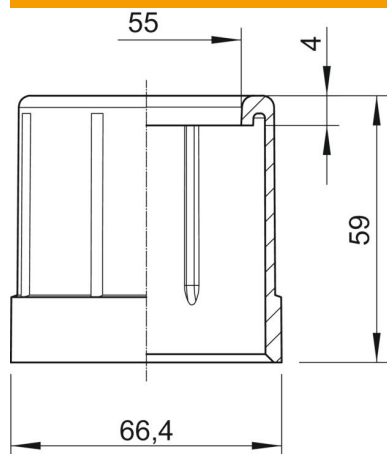

## Master data

Item number	2047896
Type	129 M63
Description 1	Pipe end sleeve
Description 2	metric
Manufacturer	OBO
Dimension	M63
Colour	Light grey; RAL 7035
Material	Polyethylene
Smallest sales unit	25
Unit of quantity	Piece
Weight	1.9 kg
Weight unit	kg/100 pc.

# Technical data sheet

Pipe end cap, metric, lightgrey

Item number: 2047896

## Dimensions

Dimension D1	66.4 mm
Dimension D2	55 mm
Dimension L1	59 mm
Dimension L2	4 mm

## Technical data

Version for	Connector
for pipe diameter	63 mm
Size	M63
Halogen-free	yes
Brushed surface	no
Polished surface	no