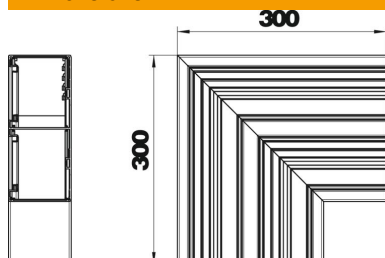

Technical data sheet

Flat angle, symmetrical, for device installation trunking Rapid 80 type GA-D90210
Item number: 6279620

Flat angle for changing the direction of the Rapid 80 GA aluminium device installation trunking.

The visible surfaces of the fittings are laminated. The cover must be ordered separately.

Alu Aluminium

Master data

Item number	6279620
Type	GA-DF90210RW
Description 1	Flat angle
Description 2	2 compartments
Manufacturer	OBO
Dimension	90x210x300
Colour	Pure white; RAL 9010
Material	Aluminium
Smallest sales unit	1
Unit of quantity	Piece
Weight	184.8 kg
Weight unit	kg/100 pc.

Technical data sheet

Flat angle, symmetrical, for device installation trunking Rapid 80 type GA-D90210

Item number: 6279620

Dimensions

Length	300 mm
Width	210 mm
Height	90 mm

Technical data

Number of covers	2
Version for	Base
for duct width	210 mm
for trunking height	90 mm
Halogen-free	yes
Cable retaining clip	no
Duct connector	no
Cover mounting type	Internal
Mounting perforation in base	no
Cover width	76.5 mm
Cover width 2	76.5 mm
Change of direction	Vertical, rising/falling
Protection rating	IP30
Protective film	yes
Protection rating IK code	IK10
Symmetrical	yes
Permitted temperature range, max.	60 °C
Permitted temperature range, min.	-25 °C
Angle range, min.	90 mm