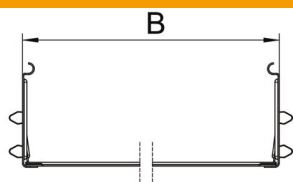

## Magic straight connector set FS

Item number: 6069100

Cable tray connector with quick fastening for the screwless connection of perforated cable trays with a side height of 110 mm. The optimised design means that the connector can be used to create radii and as a length compensation piece for large temperature deviations.

### Master data

Item number	6069100
Description 1	Straight connector set
Description 2	for cable tray Magic
Manufacturer	OBO
Dimension	110x500x200
Material	Steel
Surface	Strip galvanized
Surface standard	DIN EN 10346
Smallest sales unit	1
Unit of quantity	Piece
Weight	71 kg
Weight unit	kg/100 pc.

### Dimensions

Length	200 mm
Width	500 mm
Height	110 mm
Plate thickness	1 mm
Dimension B	500 mm