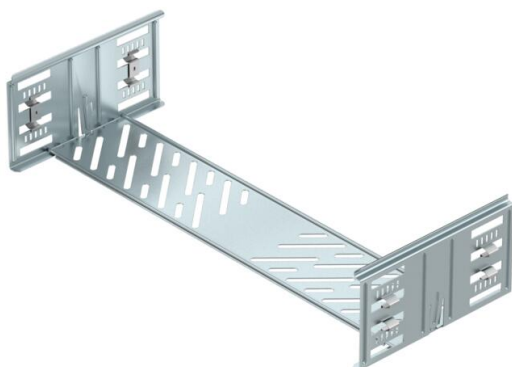

## Magic straight connector set FS

Item number: 6069100

Cable tray connector with quick fastening for the screwless connection of perforated cable trays with a side height of 110 mm. The optimised design means that the connector can be used to create radii and as a length compensation piece for large temperature deviations.

**St** Steel

**FS** Strip galvanized

### Master data

Item number	6069100
Description 1	Straight connector set
Description 2	for cable tray Magic
Manufacturer	OBO
Dimension	110x500x200
Material	Steel
Surface	Strip galvanized
Surface standard	DIN EN 10346
Smallest sales unit	1
Unit of quantity	Piece
Weight	71 kg
Weight unit	kg/100 pc.

### Dimensions

Length	200 mm
Width	500 mm
Height	110 mm
Plate thickness	1 mm
Dimension B	500 mm