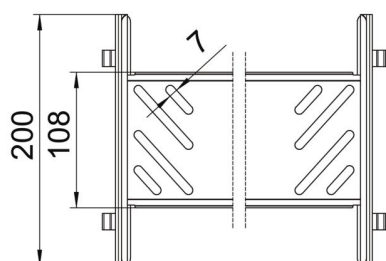

### Master data

Item number	6069100
Description 1	Straight connector set
Description 2	for cable tray Magic
Manufacturer	OBO
Dimension	110x500x200
Material	Steel
Surface	Strip galvanized
Surface standard	DIN EN 10346
Smallest sales unit	1
Unit of quantity	Piece
Weight	71 kg
Weight unit	kg/100 pc.

### Dimensions

Length	200 mm
Width	500 mm
Height	110 mm
Plate thickness	1 mm
Dimension B	500 mm

### Technical data

Version for	Straight connector
Maintain electrical functions	no
Suitable for mesh cable tray	no
Suitable for cable ladder	no
Suitable for cable tray	yes
Suitable for cable tray system height	110 mm
Adjustable connector, horizontal	no
Articulated connector, vertical	no
Rustproof steel, pickled	no
Connection type	Screwless connector