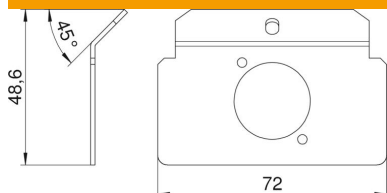

Technical data sheet

Support plate 1 x type K for mounting support

Item number: 7407776

Support plate for installation of one connection socket for audio/video systems of type XLR SPEAK-ON, type D.

A2 Stainless steel

Master data

Item number	7407776
Description 1	Support plate
Description 2	with 1x hole pattern Type K
Manufacturer	OBO
Material	Stainless steel
Smallest sales unit	1
Unit of quantity	Piece
Weight	3.12 kg
Weight unit	kg/100 pc.

Dimensions

Length	72 mm
--------	-------

Technical data sheet

Support plate 1 x type K for mounting support

Item number: 7407776

Technical data

Connection options	1 connection socket for audio or video technology, type XLR SPEAK-ON type D
Number of installable devices	1
Number of strain reliefs	0
Version for	Support shape
Fastening type	Lockable
Labelling panel	no
Floor covering protection frame	no
Floor plate	no
Lowerable to be flush-floor	no
Seal installation option	no
Installation opening for on-floor tank	no
Decouplable	no
Suitable for raised floor installation	yes
Suitable for screed-flush closed underfloor ducts	yes
Suitable for screed-covered underfloor ducts	yes
Suitable for cavity floor installation	yes
Suitable for underfloor ducts	yes
With floor covering recess	no
Heavy-duty version	no
Depth	48.6 mm
Strain relief option	yes