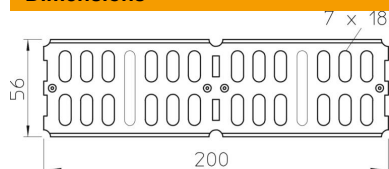

Technical data sheet

Straight and angle connector 60 A4

Item number: 6067664

Straight and angle connector for cable trays and fittings with a side height of 60 mm.
Including appropriate fastening material.

A4 Stainless steel

2B Bright, treated

Master data

Item number	6067664
Type	RWVL 60 A4
Description 1	Straight and angle connector
Description 2	for cable tray, horizontal
Manufacturer	OBO
Dimension	60x200
Material	Stainless steel
Surface	Bright, treated
Surface standard	
Smallest sales unit	10
Unit of quantity	Piece
Weight	16.2 kg
Weight unit	kg/100 pc.

Dimensions

Dimension	200 x 60
Length	200 mm
Width	4 mm
Height	60 mm
Height	2 in
Plate thickness	2 mm

Technical data sheet

Straight and angle connector 60 A4

Item number: 6067664

Technical data

Version for	Angle connector
Maintain electrical functions	no
Suitable for mesh cable tray	no
Suitable for cable ladder	no
Suitable for cable tray	yes
Suitable for cable tray system height	60 mm
Adjustable connector, horizontal	no
Articulated connector, vertical	no
Rustproof steel, pickled	no
Connection type	Screw connector