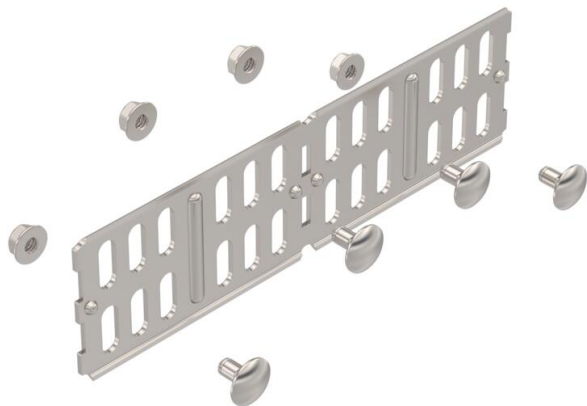

Technical data sheet

Straight and angle connector 60 A4

Item number: 6067664

Straight and angle connector for cable trays and fittings with a side height of 60 mm.
Including appropriate fastening material.

A4 Stainless steel

2B Bright, treated

Master data

Item number	6067664
Type	RWVL 60 A4
Description 1	Straight and angle connector
Description 2	for cable tray, horizontal
Manufacturer	OBO
Dimension	60x200
Material	Stainless steel
Surface	Bright, treated
Surface standard	
Smallest sales unit	10
Unit of quantity	Piece
Weight	16.2 kg
Weight unit	kg/100 pc.

Dimensions

Dimension	200 x 60
Length	200 mm
Width	4 mm
Height	60 mm
Height	2 in
Plate thickness	2 mm

Technical data sheet

Straight and angle connector 60 A4

Item number: 6067664

Technical data

Version for	Angle connector
Maintain electrical functions	no
Suitable for mesh cable tray	no
Suitable for cable ladder	no
Suitable for cable tray	yes
Suitable for cable tray system height	60 mm
Adjustable connector, horizontal	no
Articulated connector, vertical	no
Rustproof steel, pickled	no
Connection type	Screw connector