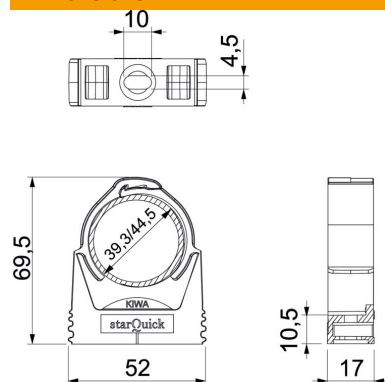

Technical data sheet

starQuick clip

Item number: 2146320

Highly stable clip to accept plastic and metal electrical and sanitary pipes, as well as the Quick Pipe electrical installation pipe. Universal fastening options on walls, ceilings and steel structures, both indoors and outdoors. Flexible clamping range of several millimetres. Toolless pipe mounting. Can be arranged to up to Ø 28 mm, also with OBO Quick starQuick clip. For high load values, can be combined with double bracket. Can be mounted on profile rails for variable spacings and numbers of clips.

PA Polyamide

Master data

Item number	2146320
Type	SQ-40 LGR
Description 1	starQuick clip
Manufacturer	OBO
Dimension	39,3-44,5mm
Colour	Light grey; RAL 7035
Material	Polyamide
Smallest sales unit	25
Unit of quantity	Piece
Weight	1.71 kg
Weight unit	kg/100 pc.

Technical data sheet

starQuick clip

Item number: 2146320

Dimensions

Dimension A	52 mm
Dimension B	17 mm
Dimension E	10 mm
Dimension F	4.5 mm
Dimension h	10.5 mm
Dimension H	69.5 mm

Technical data

Expandable	yes
Number of cables/pipes	1
Fastening type	Screw hole
Breaking load	1.2 kN
Flame-resistant	acc. to VDE 0471/DIN 695 Part 2-1, test temperature 650°C
Closed	yes
Halogen-free	yes
With inlay	no
Nominal size/text	40-44
Snap system	yes
Quick clip installation	Duchgangsloch_mit_starQuick-Mutter_M6_oder_M8
Clamping range D, max.	44.5 mm
Clamping range D, min.	39.3 mm
UV-resistant	yes