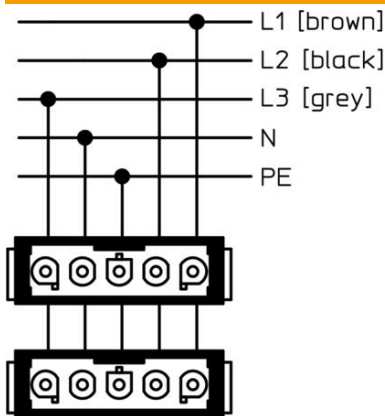

## Junction box T 100, with Wieland socket 2s5p

Item number: 2007852

### Dimensions

Length	150 mm
Width	116 mm
Height	67 mm

### Technical data

Expandable	yes
No. of entries	4
Type of insertion...	Strain relief entries for direct penetrations for cable diameters of 7–21 mm
Type of housing penetration	Pre-marking
Measured insulation voltage $V_i$	500 V
Equipment	Miscellaneous
Cover	Not transparent
Cover fastening	Screwed
Entry from rear	yes
Entries	4
Explosion-tested version	no
Flame-resistant	acc. to VDE 0471/DIN 695 Part 2-1, test temperature 650°C
Shape	Rectangular
Maintain electrical functions	Without
For Ex zone	Without
For Ex zone gas	Without
For Ex zone dust	Without
Halogen-free	yes
Clear internal dimensions	136x102x57 mm
With screening	no
with lid	yes
Mounting type	Wall/ceiling mounting
Nominal cross-section, min.	2.5 mm <sup>2</sup>
Nominal voltage	500 V
Sealable	yes
Protection rating	IP20
Permitted temperature range, max.	60 °C
Permitted temperature range, min.	-5 °C
Weatherproof	no