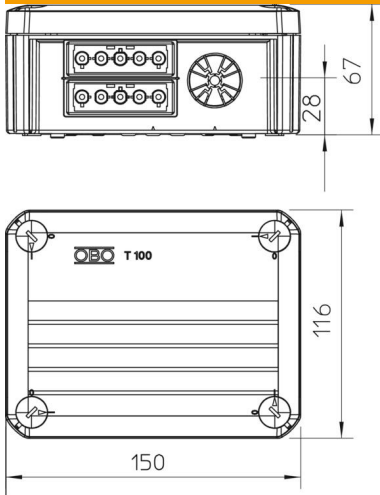

Junction box according to DIN EN 60670. Flame-resistant to DIN EN 60695/2/11, test temperature 650 °C.

Clear internal dimensions: 136x102x57 mm

**PP** Polypropylene

### Master data

Item number	2007852
Type	T 100 WB 2s5
Description 1	Junction box
Description 2	with Wieland sockets 2s5p
Manufacturer	OBO
Dimension	150x116x67
Colour	Light grey; RAL 7035
Material	Polypropylene
Smallest sales unit	1
Unit of quantity	Piece
Weight	25 kg
Weight unit	kg/100 pc.

### Dimensions

Length	150 mm
Width	116 mm
Height	67 mm

### Technical data

Expandable	yes
No. of entries	4
Type of insertion...	Strain relief entries for direct penetrations for cable diameters of 7–21 mm
Type of housing penetration	Pre-marking
Measured insulation voltage $V_i$	500 V
Equipment	Miscellaneous
Cover	Not transparent
Cover fastening	Screwed
Entry from rear	yes
Entries	4
Explosion-tested version	no
Flame-resistant	acc. to VDE 0471/DIN 695 Part 2-1, test temperature 650°C
Shape	Rectangular
Maintain electrical functions	Without
For Ex zone	Without
For Ex zone gas	Without
For Ex zone dust	Without
Halogen-free	yes
Clear internal dimensions	136x102x57 mm
With screening	no
with lid	yes
Mounting type	Wall/ceiling mounting
Nominal cross-section, min.	2.5 mm <sup>2</sup>
Nominal voltage	500 V
Sealable	yes
Protection rating	IP20
Permitted temperature range, max.	60 °C
Permitted temperature range, min.	-5 °C
Weatherproof	no