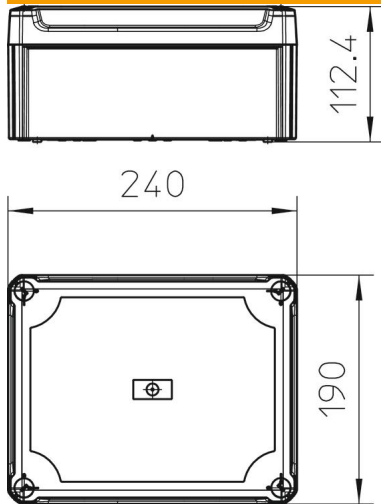

With hat profile rail.

Junction box according to DIN EN 60670. Flame-resistant to DIN EN 60695/2/11, test temperature 650°C. Impact resistance IK05 according to DIN EN 50102. Clear internal dimensions: 225x173x102 mm

### Master data

Item number	2007776
Type	T 250 OE HD TR
Description 1	Junction box, closed
Description 2	with high transparent cover
Manufacturer	OBO
Dimension	240x190x115
Colour	Light grey; RAL 7035
Material	Polypropylene / polycarbonate
Smallest sales unit	1
Unit of quantity	Piece
Weight	50.57 kg
Weight unit	kg/100 pc.

### Dimensions

Length	240 mm
Width	190 mm
Height	112 mm

### Technical data

Expandable	yes
Type of insertion...	None
Type of entry	Cable
Type of housing penetration	Without
Measured insulation voltage $V_i$	500 V
Equipment	Without
Cover	Transparent
Cover fastening	Screwed
Entry from rear	yes
Entries	None
Explosion-tested version	no
Flame-resistant	acc. to VDE 0471/DIN 695 Part 2-1, test temperature 650°C
Shape	Rectangular
Maintain electrical functions	Without
For Ex zone	Without
For Ex zone gas	Without
For Ex zone dust	Without
Fibre-glass reinforced	yes
Halogen-free	yes
Clear internal dimensions	225x173x102 mm
With screening	no
with lid	yes
Mounting type	Wall/ceiling mounting
Nominal voltage	500 V
Sealable	yes
Protection rating	IP66
Protection rating IK code	IK05.
Permitted temperature range, max.	60 °C
Permitted temperature range, min.	-5 °C