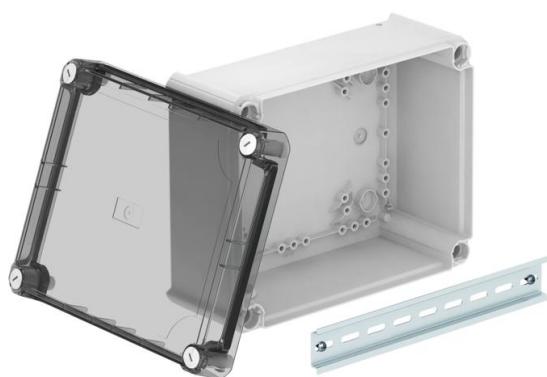

## Junction box T250, closed, transparent elevated cover

Item number: 2007776

Closed junction box for the connection of cables in indoor and protected outdoor areas. Rectangular design without entries. Suitable for wall and ceiling mounting, on mounting panels and threads in the floor. With the option of fastening inside and to mount via the corner domes. High, transparent cover with quick lock, sealable. Made from halogen-free, UV-resistant materials.

With hat profile rail.

Junction box according to DIN EN 60670. Flame-resistant to DIN EN 60695/2/11, test temperature 650°C. Impact resistance IK05 according to DIN EN 50102. Clear internal dimensions: 225x173x102 mm

### Master data

Item number	2007776
Type	T 250 OE HD TR
Description 1	Junction box, closed
Description 2	with high transparent cover
Manufacturer	OBO
Dimension	240x190x115
Colour	Light grey; RAL 7035
Material	Polypropylene / polycarbonate
Smallest sales unit	1
Unit of quantity	Piece
Weight	50.57 kg
Weight unit	kg/100 pc.

### Dimensions

Length	240 mm
Width	190 mm
Height	112 mm