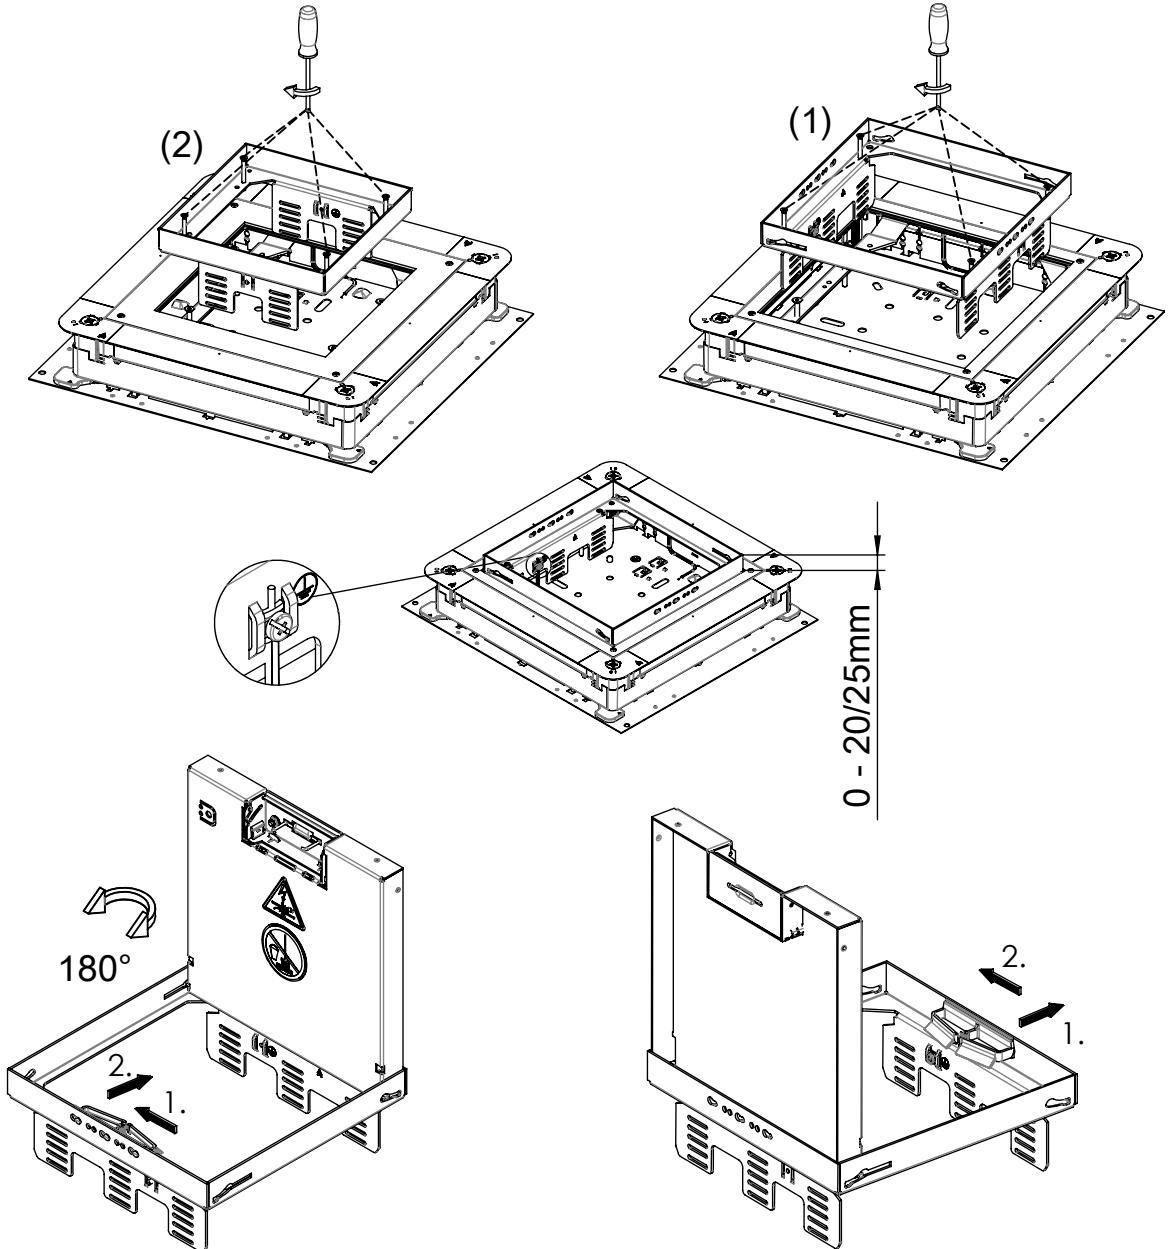

Montageanleitung / Mounting instruction

- RKS2U3D3 -

RKS2U3D3/4

RKS2U3D3/9

**OBO Bettermann Holding
GmbH & Co. KG**
P. O. Box 1120
58694 Menden
GERMANY

Customer Service:

Tel.: +49 2373 89 - 17 00

Fax.: +49 2373 89 -12 38

info@obo.de

www.obo-bettermann.com